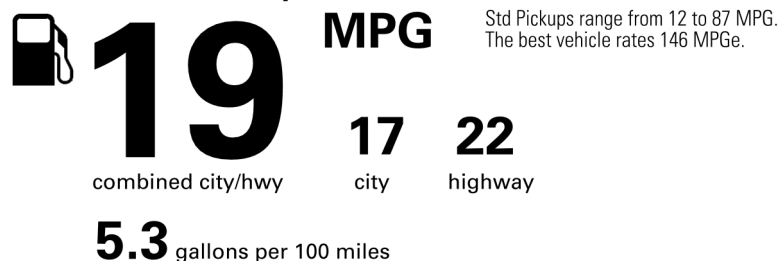

For Full Product Details:
 Please Visit Toyota.com/Tundra
 Full Tank of Gas

BASE MANUFACTURER'S SUGGESTED RETAIL PRICE \$57,860.00

OPTIONAL EQUIPMENT

FE	50 State Emissions	
BK	Nightshade Package - Includes 20-in. black alloy wheels, black overfenders, and black accents	450.00
EJ	JBL 12-Speaker Premium Audio Including Subwoofer & Amplifier	565.00
LZ	Limited Power Package - Includes Qi-Compatible Wireless Smartphone Charging, Bed + Cabin Power Supply (400W/120V AC), and LED Bed Lights	385.00
NF	Load-Leveling Rear Air Suspension	650.00
2T	All Weather Floor Liners	199.00
3D	Black Front Bumper Letters	99.00
8Q	Bed Step	431.00
LB	Non-Skid Spray-On Bed Liner	599.00
T7	Tailgate Insert - Black	89.00
VA	Center Console Safe	395.00

Not Original - Copy

Created on 2026-05-07 15:22:17 (UTC)

EPA DOT Fuel Economy and Environment

Gasoline Vehicle

Fuel Economy

You spend \$4,500 more in fuel costs over 5 years compared to the average new vehicle.