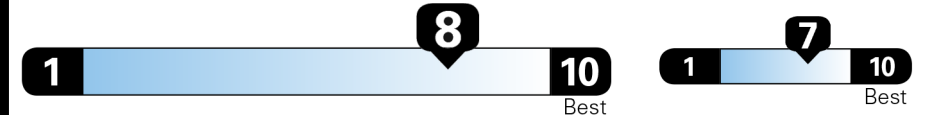

Fuel Economy & Greenhouse Gas Rating (tailpipe only) Smog Rating (tailpipe only)

This vehicle emits 178 grams CO₂ per mile. The best emits 0 grams per mile (tailpipe only). Producing and distributing fuel also create emissions; learn more at fueleconomy.gov.

Actual results will vary for many reasons, including driving conditions and how you drive and maintain your vehicle. The average new vehicle gets 29 MPG and costs $8,500 to fuel over 5 years. Cost estimates are based on 15,000 miles per year at $3.30 per gallon. MPGe is miles per gasoline gallon equivalent. Vehicle emissions are a significant cause of climate change and smog.

fueleconomy.gov

Calculate personalized estimates and compare vehicles

MANUFACTURER'S SUGGESTED RETAIL PRICE[†] $34,148.00

DELIVERY, PROCESSING AND HANDLING FEE 1,295.00

TOTAL SUGGESTED RETAIL PRICE $35,443.00

[†]Manufacturer's suggested retail price excludes delivery processing and handling fees, license and title fees, applicable federal, state and local taxes, and dealer and distributor options and accessories.

Delivered by Truck to: 21127
GERMAIN TOYOTA OF DUNDEE
16490 TECUMSEH ST
DUNDEE MI48131

TML1E1N2S0F0W0